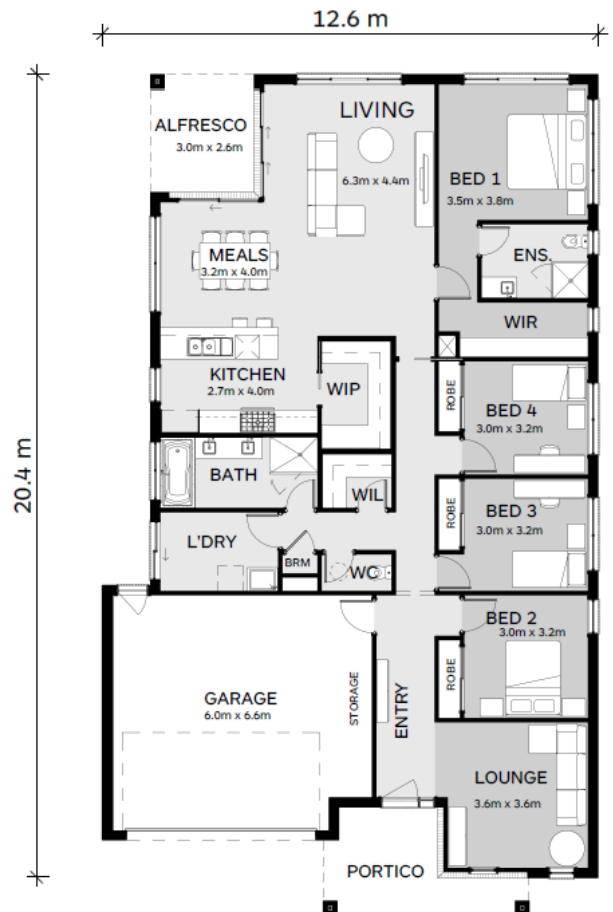

Carisbrook240

Crest

Lot 264 Pierview Dr
Curlewis

4 2 2

House Size:
25.9SQ
Lot Size:
512m²

Package Price:

\$664,280

It's all included

- _____ Tesla Solar & Battery
- _____ Double Glazed Windows
- _____ Colorbond Steel Roof
- _____ Site Cost Allowance
- _____ Developer Requirements
- _____ 2550mm Ceiling Height
- _____ Floor coverings
- _____ Insitu Tiled Showerbase
- _____ SMEG 900mm Underbench Oven & Cooktop
- _____ Stone benchtops to kitchen