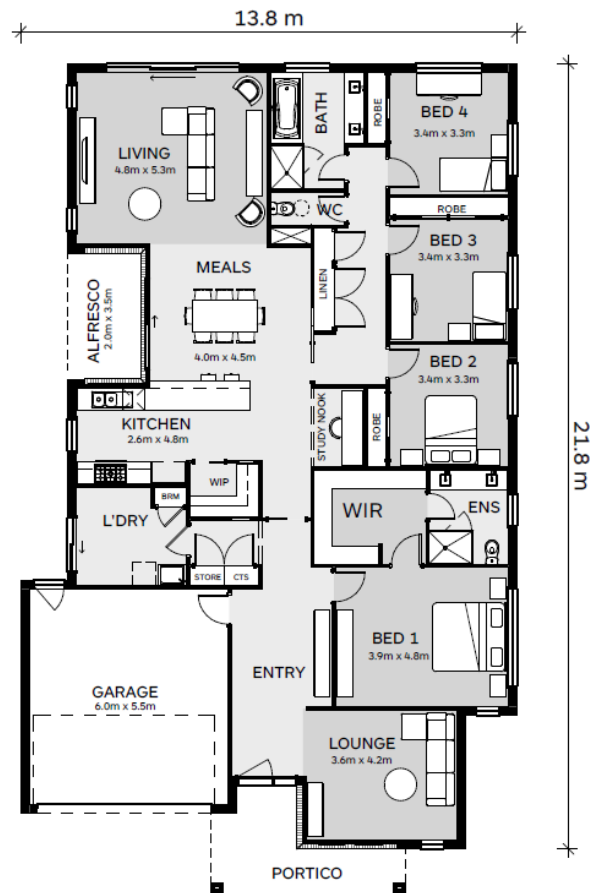

HAMLAN

Contact your
new home
consultant **today**

Chris Dooling
chris@hamlan.com.au
0458007776

hamlan.com.au

Local Builders. Local Suppliers. Local People.

Images are for illustrative purposes only and may not represent the final product. Prices are based on availability and price of land. Hamlan Homes reserves the right to alter any price or substitute any home without prior notice. All house and land packages are subject to developers final approval. Speak to a new home consultant for more information. www.hamlan.com.au Images are for illustrative purposes only and may not represent the final product. Prices are based on availability and price of land. Hamlan Homes reserves the right to alter any price or substitute any home without prior notice. Speak to a new home consultant for more information. www.hamlan.com.au